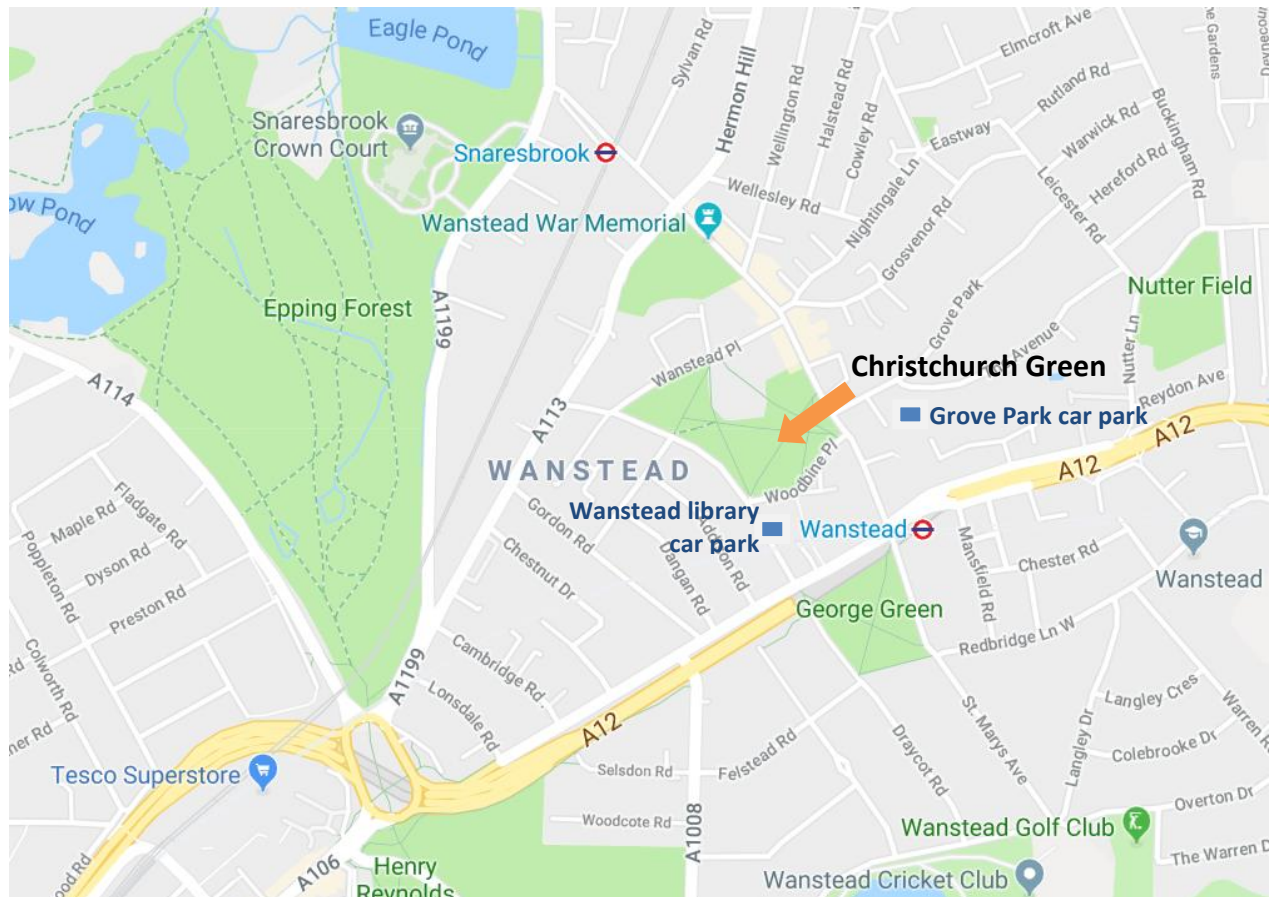

# Map & Directions

### By Car & Parking

- At the Redbridge roundabout take the A12/Eastern Avenue exit (signposted Central London, Blackwall Tunnel, Stratford)
- Branch left onto the A1008 (signposted Wanstead)
- At Wanstead Underground Station turn right onto the High Street
- Turn left onto Woodbine Place. Christchurch Green will be on your left handside.